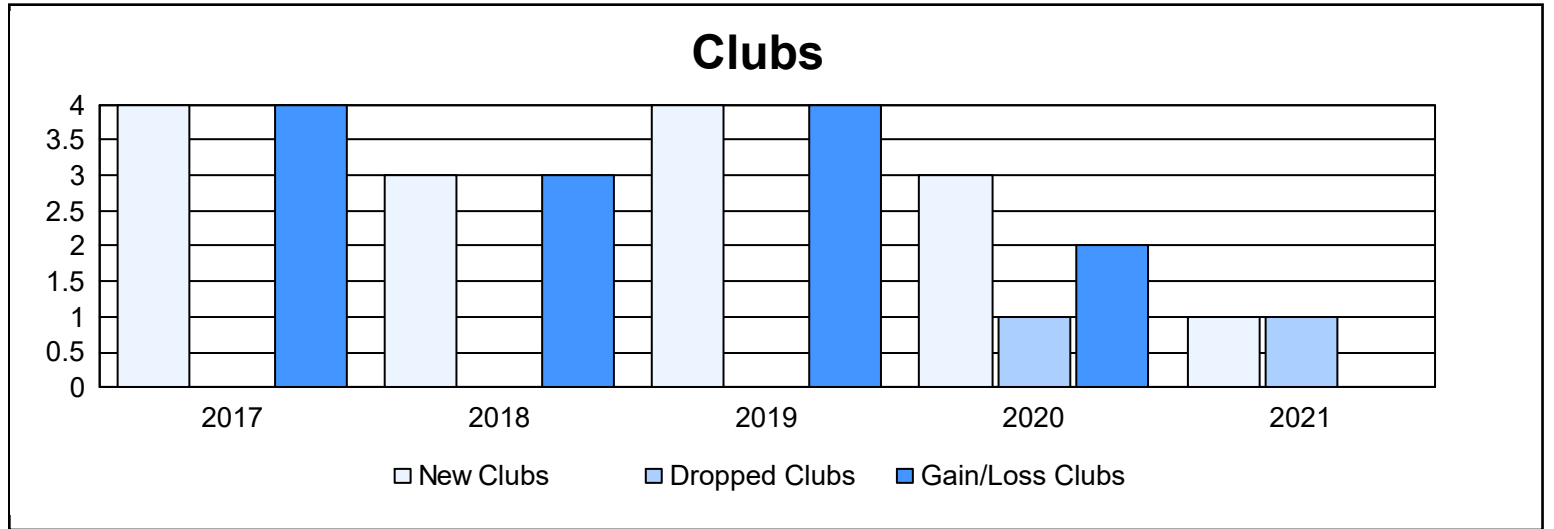

Year	New Clubs	Dropped Clubs	Gain/ Loss Clubs	New Members	Charter Members	Reinstate Members	Transfer Members	Total Member Added	Total Members Dropped	Gain/ Loss Members
2016-2017	4	0	4	158	96	5	3	262	125	137
2017-2018	3	0	3	176	68	3	0	247	147	100
2018-2019	4	0	4	112	100	2	6	220	186	34
2019-2020	3	1	2	65	93	11	1	170	220	-50
2020-2021	1	1	0	251	44	39	13	347	199	148
<b>Average</b>	<b>3</b>	<b>0</b>	<b>3</b>	<b>152</b>	<b>80</b>	<b>12</b>	<b>5</b>	<b>249</b>	<b>175</b>	<b>74</b>

### Membership Composition June 2021 Cumulative