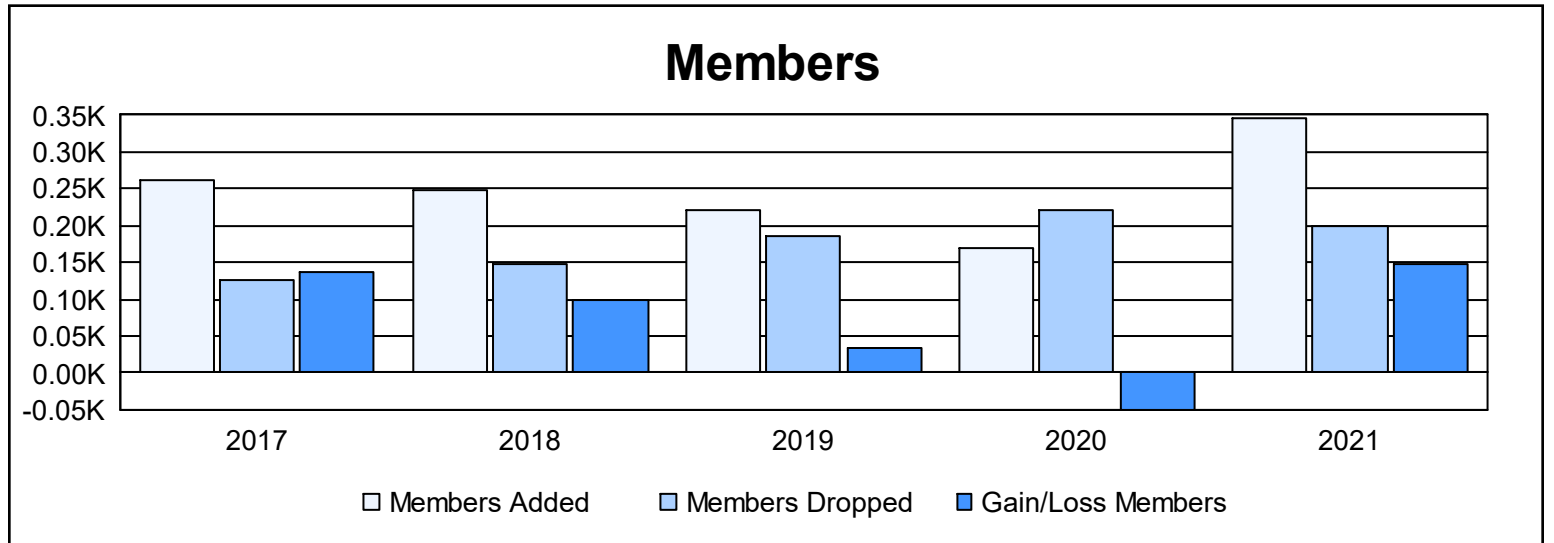

Year	New Clubs	Dropped Clubs	Gain/ Loss Clubs	New Members	Charter Members	Reinstate Members	Transfer Members	Total Member Added	Total Members Dropped	Gain/ Loss Members
2016-2017	4	0	4	158	96	5	3	262	125	137
2017-2018	3	0	3	176	68	3	0	247	147	100
2018-2019	4	0	4	112	100	2	6	220	186	34
2019-2020	3	1	2	65	93	11	1	170	220	-50
2020-2021	1	1	0	251	44	39	13	347	199	148
<b>Average</b>	<b>3</b>	<b>0</b>	<b>3</b>	<b>152</b>	<b>80</b>	<b>12</b>	<b>5</b>	<b>249</b>	<b>175</b>	<b>74</b>

### Membership Composition June 2021 Cumulative